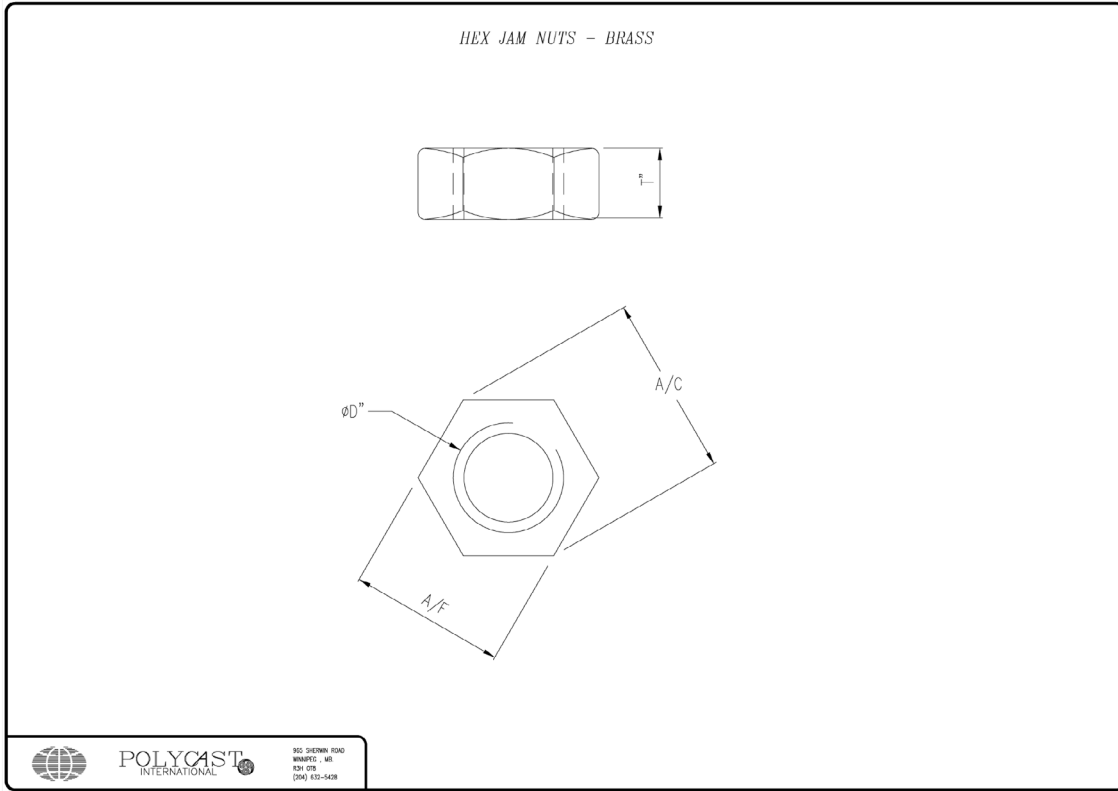

Hex Jam Nuts - Brass

Outline Details

Style Numbers:

	MATERIAL: BRASS or CAST BRASS				
	Style Number	Nominal Size 'D'	Approx. width across Flats	Approx. width across Corners-A/C	Thickness "T"
Brass Jam Nuts for Threaded Bushings	190-025-20	1/4"-20 UNC-2B	7/16"	9/16"	5/32"
	190-038-16	3/8"-16 UNC-2B	9/16"	11/16"	7/32"
	190-050-13	1/2"-13 UNC-2B	3/4"	7/8"	5/16"
	190-063-11	5/8"-11 UNC-2B	15/16"	1 1/16"	3/8"
	190-075-10	3/4"-10 UNC-2B	1 1/8"	1 1/4"	13/32"
	190-075-10H	3/4"-10 UNC-2B	1 1/8"	1 1/4"	5/8"
	190-075-12	3/4"-12 BSF-2B	1 1/8"	1 1/4"	13/32"
	190-075-16	3/4"-16 UNF-2B	1 1/8"	1 1/4"	13/32"
	190-100-14	1.0"-14 UNF-2B	1 1/2"	1 11/16"	27/64"
	190-113-12	1 1/8"-12 UNF-2B	1 3/4"	2.0"	27/64"
	190-125-12	1 1/4"-12 UNF-2B	1 3/4"	2.0"	15/32"
	190-150-12	1 1/2"-12 UNF-2B	2.25"	2 9/16"	1/2"
	190-175-12	1 3/4"-12 UN-2B	2.63"	2 15/16"	1/2"
	190-200-12	2"-12 UN-2B	2 15/16"	3 3/8"	1/2"
	190-250-12	2.5"-12 UN-2B	3 3/4"	4.25"	3/4"
	190-300-12	3.0"-12 UN-2B	3 3/4"	4.25"	3/4"
190-350-12	3.5"-12 UN-2B	4.5"	5.38"	7/8"	